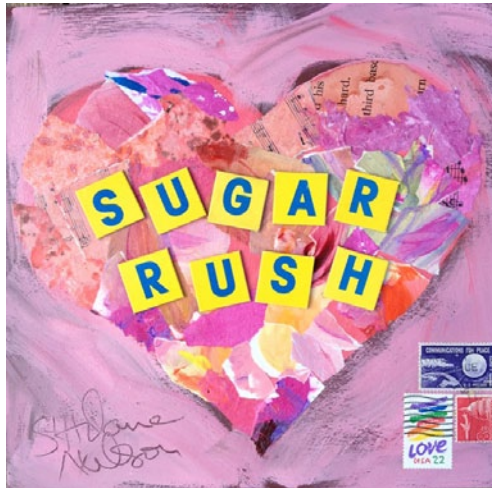

PAPER PAINTINGS

Get a copy of the book and help support Cherie:
art with HEART blurb

February ARTupdates

PaperPaintings.com

e NEWSLETTER

10x10 Be Mine St. Valentine Heart

10x10 Sugar Rush St. Valentine Heart

10x10 Love Letters St. Valentine Heart

Valentine Hearts: The Gift of Original Art

10x10 and ready to hang with painted gallery deep boxed edges. These small collages incorporate vintage game letter tiles and LOVE US Postage stamps. They are all signed, wired, and ready to hang! If you email me before February 8, I'll even CUSTOMIZE one for you with your own witty saying! They are currently ALL